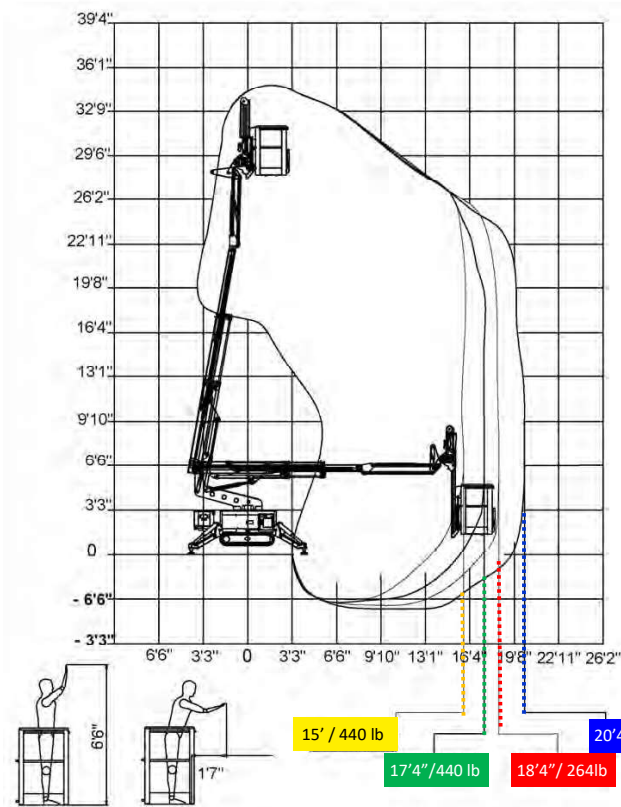

### The BLUELIFT Series

The new 100% electric Bluelift B35 EB is the smallest model in our fleet, providing emission, odor, and noise free operation at indoor facilities. At a mere 10 feet in length and less than 3440 pounds, the B35 EB fits into a standard shopping mall or office building elevator. When necessary, the jib can be removed to reduce length and weight even further. Its new revolutionary basket elevation system allows it to work below the floor level, providing a completely new and safer way to maintain handrail walls and surfaces.

We reserve the right to alterations

Model	B35 EB
Working height	34'- 8"
Max Outreach, 264 lbs	20'- 4"
Outreach 440 lbs	17'- 4"
Basket capacity	440 lbs
Basket dimensions	4'- 3" x 2'- 3"
Basket rotation	+/-90°
Turret rotation	340°
Height	6'- 5"
Length (w/ basket)	12'- 5"
Length (w/o basket)	10'- 2"
Length (w/o basket or jib)	7'- 8"
Width (w/o basket)	2'- 10"
Footprint	8'- 11" x 7'- 10"
Weight (approx)	3,384 lbs
Weight (w/ basket or jib)	2,854 lbs
Max pressure, tracks	5.52 psi
Track size (per track)	44" x 6.5"
Max pressure food pad	11.1 psi
Foot pad size	15-3/4" x 15-3/4"
Lithium Battery	Standard
Hetronic Remote	Standard