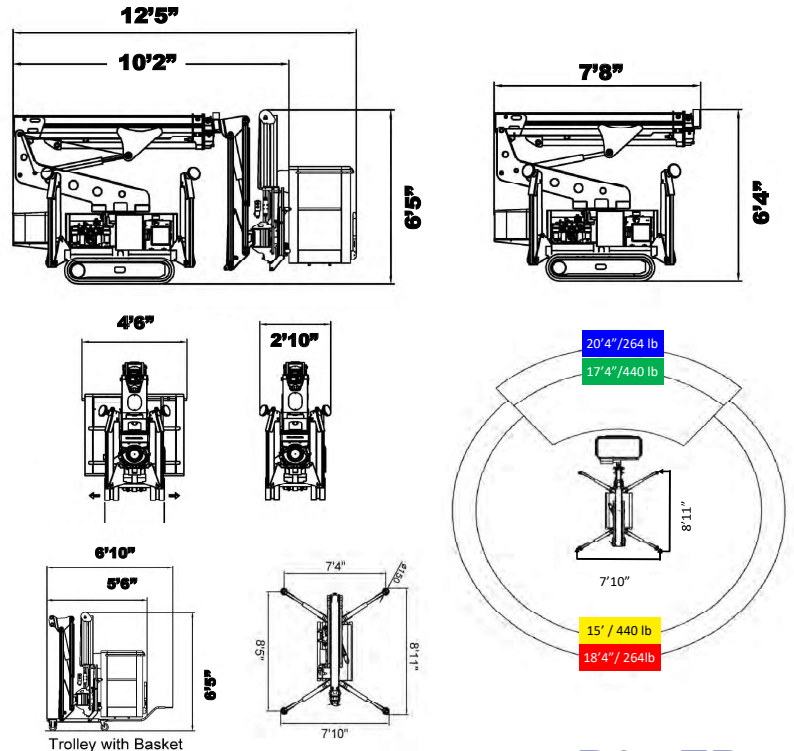

**B35 EB
BLUELIFT**

Standard Equipment

- Lithium batteries
- Basket elevation system
- Hetronic remote
- Adjusting tracks
- Non marking tracks
- Trolley for jib
- Quick detach basket
- Hydraulic leveling platform
- 3 section telescopic boom with $-17^{\circ}/+80^{\circ}$ working angle
- Removable jib with 110° working angle

Optional Equipment

- Anti-entrapment system
- GO home function