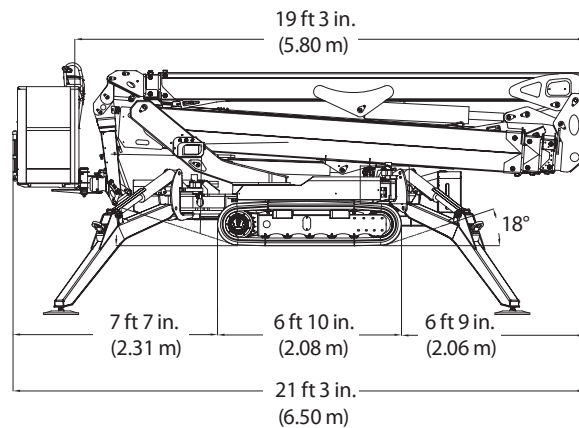

S E R V I C E O N E A C C E S S , I N C .

X1000

TRACK MOUNTED BOOM

This amazing compact lift reaches heights of 106 feet, fits through a 48 inch door, and weighs just 17,064 lbs

800-298-7990

www.ServiceOneAccess.com

narrow • low floor pressure • articulating

"Crawler" Drive Navigates Rough Terrain

Fits Through 48 inch Door

Compact Outrigger Footprint

R E N T A L S • S A L E S • S E R V I C E

HOW WE MEASURE UP

X1000 TRACK MOUNTED BOOM

Working Height	106'
Platform Height	100'
Horizontal Reach	54'-2"
Track Length	6'-10"
Height (Transport Mode, Pads Detached)	6'-6"
Width (Transport Mode)	47"
Length (Transport Mode)	21'-3"
Length (Transport Mode - Basket Removed)	19'-3"
Weight (with Standard Equipment)	17,064 lb
Track Bearing Pressure	11.3 psi
Outrigger Bearing Pressure	58 psi
Platform Size	63" x 28"
Swing: Non-continuous	360°
Outrigger Footprint - Total Reach Layout	18'-2" x 16'-5"