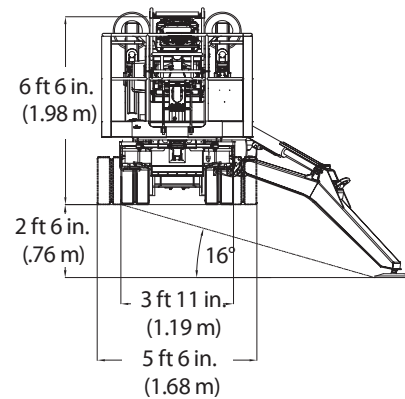

S E R V I C E O N E A C C E S S , I N C .

X1000

TRACK MOUNTED BOOM

This amazing compact lift reaches heights of 106 feet, fits through a 48 inch door, and weighs just 17,064 lbs

800-298-7990

www.ServiceOneAccess.com

narrow • low floor pressure • articulating

"Crawler" Drive Navigates Rough Terrain

Fits Through 48 inch Door

Compact Outrigger Footprint

R E N T A L S • S A L E S • S E R V I C E

HOW WE MEASURE UP

X1000 TRACK MOUNTED BOOM

Working Height	106'
Platform Height	100'
Horizontal Reach	54'-2"
Track Length	6'-10"
Height (Transport Mode, Pads Detached)	6'-6"
Width (Transport Mode)	47"
Length (Transport Mode)	21'-3"
Length (Transport Mode - Basket Removed)	19'-3"
Weight (with Standard Equipment)	17,064 lb
Track Bearing Pressure	11.3 psi
Outrigger Bearing Pressure	58 psi
Platform Size	63" x 28"
Swing: Non-continuous	360°
Outrigger Footprint - Total Reach Layout	18'-2" x 16'-5"