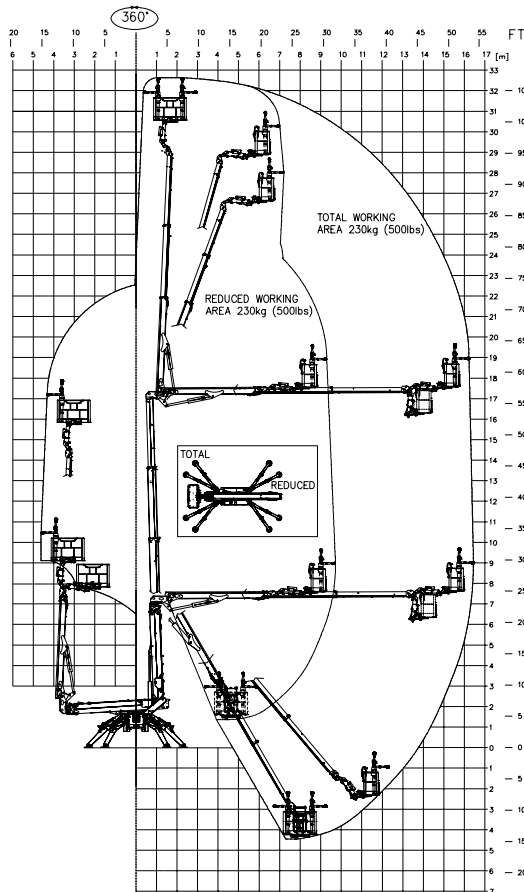

S E R V I C E O N E A C C E S S , I N C .

X1000

TRACK MOUNTED BOOM

This amazing compact lift reaches heights of 106 feet, fits through a 48 inch door, and weighs just 17,064 lbs

800-298-7990

www.ServiceOneAccess.com

narrow • low floor pressure • articulating

"Crawler" Drive Navigates Rough Terrain

Fits Through 48 inch Door

Compact Outrigger Footprint

R E N T A L S • S A L E S • S E R V I C E

HOW WE MEASURE UP

X1000 TRACK MOUNTED BOOM

Working Height	106'
Platform Height	100'
Horizontal Reach	54'-2"
Track Length	6'-10"
Height (Transport Mode, Pads Detached)	6'-6"
Width (Transport Mode)	47"
Length (Transport Mode)	21'-3"
Length (Transport Mode - Basket Removed)	19'-3"
Weight (with Standard Equipment)	17,064 lb
Track Bearing Pressure	11.3 psi
Outrigger Bearing Pressure	58 psi
Platform Size	63" x 28"
Swing: Non-continuous	360°
Outrigger Footprint - Total Reach Layout	18'-2" x 16'-5"