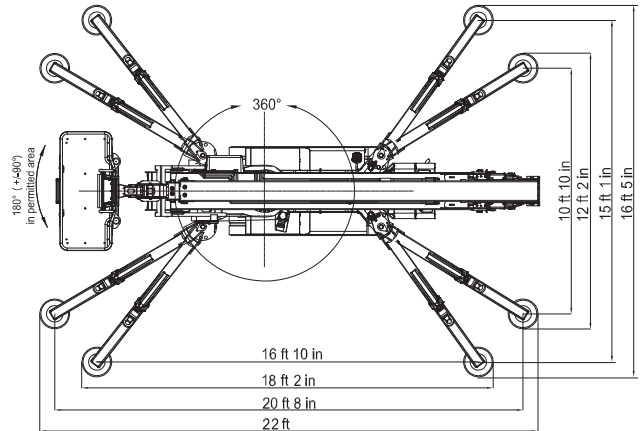

S E R V I C E O N E A C C E S S , I N C .

X1000

TRACK MOUNTED BOOM

This amazing compact lift reaches heights of 106 feet, fits through a 48 inch door, and weighs just 17,064 lbs

800-298-7990

www.ServiceOneAccess.com

narrow • low floor pressure • articulating

"Crawler" Drive Navigates Rough Terrain

Fits Through 48 inch Door

Compact Outrigger Footprint

R E N T A L S • S A L E S • S E R V I C E

HOW WE MEASURE UP

X1000 TRACK MOUNTED BOOM

Working Height	106'
Platform Height	100'
Horizontal Reach	54'-2"
Track Length	6'-10"
Height (Transport Mode, Pads Detached)	6'-6"
Width (Transport Mode)	47"
Length (Transport Mode)	21'-3"
Length (Transport Mode - Basket Removed)	19'-3"
Weight (with Standard Equipment)	17,064 lb
Track Bearing Pressure	11.3 psi
Outrigger Bearing Pressure	58 psi
Platform Size	63" x 28"
Swing: Non-continuous	360°
Outrigger Footprint - Total Reach Layout	18'-2" x 16'-5"