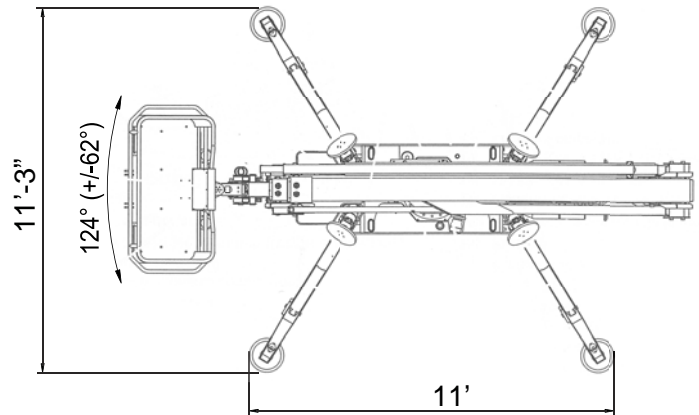

SERVICE ONE ACCESS, INC.

X600

TRACK MOUNTED BOOM

This amazing compact lift reaches heights of 66 feet, fits through a 32 inch door, and weighs just 6,571 lbs

800-298-7990

www.ServiceOneAccess.com

narrow • low floor pressure • articulating

"Crawler" Drive Navigates Rough Terrain

Fits Through 32 inch Door

Compact Outrigger Footprint

RENTALS • SALES • SERVICE

HOW WE MEASURE UP

X600 TRACK MOUNTED BOOM

Platform Height	59' 3"
Working Height	66'
Horizontal Reach	30'
Swing: Non-continuous	360°
Platform Capacity	500 lb
Platform Size	58" x 30"
Width (Transport Mode)	31"
Height (Transport Mode)	6' 6.5"
Length (Transport Mode)	16' 5"
Length (Basket Removed)	15' 3"
Outrigger Footprint	11' 3" x 11'
Weight (with Standard Equipment)	6,571 lb
Track Bearing Pressure	9.28 psi
Outrigger Bearing Pressure	44.09 psi

10 5 0 5 10 15 20 25 30 35

All measurements are intended as a guide and optional equipment/upgrades may alter measurements. We reserve the right to change prices and specifications without prior notice.