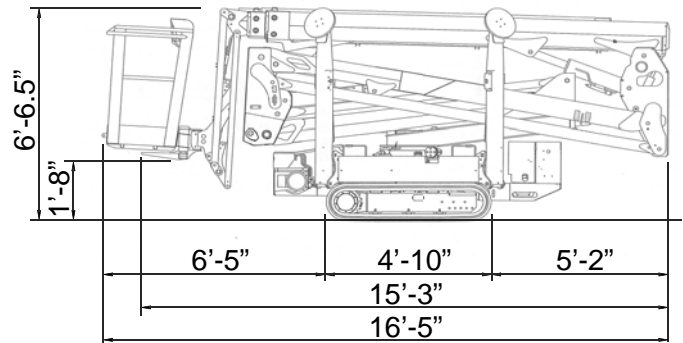

SERVICE ONE ACCESS, INC.

X600

TRACK MOUNTED BOOM

This amazing compact lift reaches heights of 66 feet, fits through a 32 inch door, and weighs just 6,571 lbs

800-298-7990

www.ServiceOneAccess.com

narrow • low floor pressure • articulating

"Crawler" Drive Navigates Rough Terrain

Fits Through 32 inch Door

Compact Outrigger Footprint

RENTALS • SALES • SERVICE

HOW WE MEASURE UP

X600 TRACK MOUNTED BOOM

Platform Height	59' 3"
Working Height	66'
Horizontal Reach	30'
Swing: Non-continuous	360°
Platform Capacity	500 lb
Platform Size	58" x 30"
Width (Transport Mode)	31"
Height (Transport Mode)	6' 6.5"
Length (Transport Mode)	16' 5"
Length (Basket Removed)	15' 3"
Outrigger Footprint	11' 3" x 11'
Weight (with Standard Equipment)	6,571 lb
Track Bearing Pressure	9.28 psi
Outrigger Bearing Pressure	44.09 psi

10 5 0 5 10 15 20 25 30 35

All measurements are intended as a guide and optional equipment/upgrades may alter measurements. We reserve the right to change prices and specifications without prior notice.