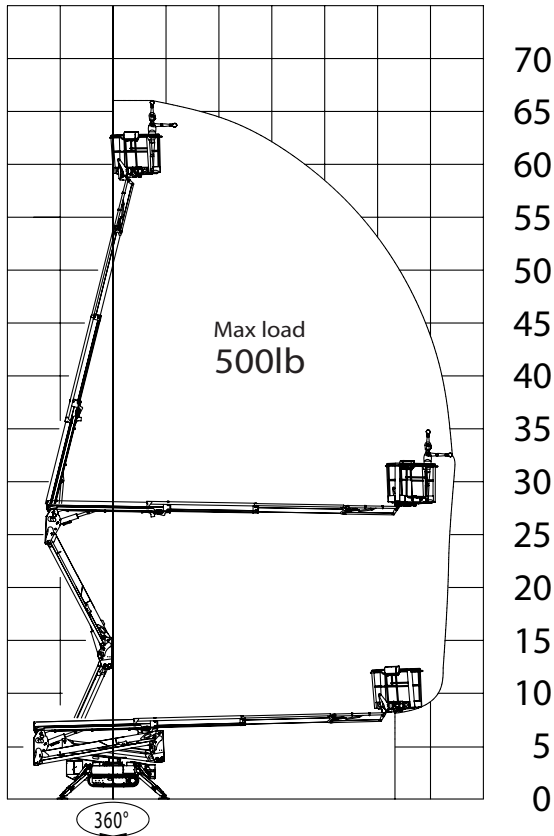

SERVICE ONE ACCESS, INC.

X600

TRACK MOUNTED BOOM

This amazing compact lift reaches heights of 66 feet, fits through a 32 inch door, and weighs just 6,571 lbs

800-298-7990

www.ServiceOneAccess.com

narrow • low floor pressure • articulating

"Crawler" Drive Navigates Rough Terrain

Fits Through 32 inch Door

Compact Outrigger Footprint

RENTALS • SALES • SERVICE

HOW WE MEASURE UP

X600 TRACK MOUNTED BOOM

Platform Height	59' 3"
Working Height	66'
Horizontal Reach	30'
Swing: Non-continuous	360°
Platform Capacity	500 lb
Platform Size	58" x 30"
Width (Transport Mode)	31"
Height (Transport Mode)	6' 6.5"
Length (Transport Mode)	16' 5"
Length (Basket Removed)	15' 3"
Outrigger Footprint	11' 3" x 11'
Weight (with Standard Equipment)	6,571 lb
Track Bearing Pressure	9.28 psi
Outrigger Bearing Pressure	44.09 psi

10 5 0 5 10 15 20 25 30 35

All measurements are intended as a guide and optional equipment/upgrades may alter measurements. We reserve the right to change prices and specifications without prior notice.