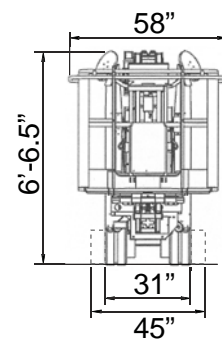

SERVICE ONE ACCESS, INC.

X600

TRACK MOUNTED BOOM

This amazing compact lift reaches heights of 66 feet, fits through a 32 inch door, and weighs just 6,571 lbs

800-298-7990

www.ServiceOneAccess.com

narrow • low floor pressure • articulating

"Crawler" Drive Navigates Rough Terrain

Fits Through 32 inch Door

Compact Outrigger Footprint

RENTALS • SALES • SERVICE

HOW WE MEASURE UP

X600 TRACK MOUNTED BOOM

Platform Height	59' 3"
Working Height	66'
Horizontal Reach	30'
Swing: Non-continuous	360°
Platform Capacity	500 lb
Platform Size	58" x 30"
Width (Transport Mode)	31"
Height (Transport Mode)	6' 6.5"
Length (Transport Mode)	16' 5"
Length (Basket Removed)	15' 3"
Outrigger Footprint	11' 3" x 11'
Weight (with Standard Equipment)	6,571 lb
Track Bearing Pressure	9.28 psi
Outrigger Bearing Pressure	44.09 psi

10 5 0 5 10 15 20 25 30 35

All measurements are intended as a guide and optional equipment/upgrades may alter measurements. We reserve the right to change prices and specifications without prior notice.